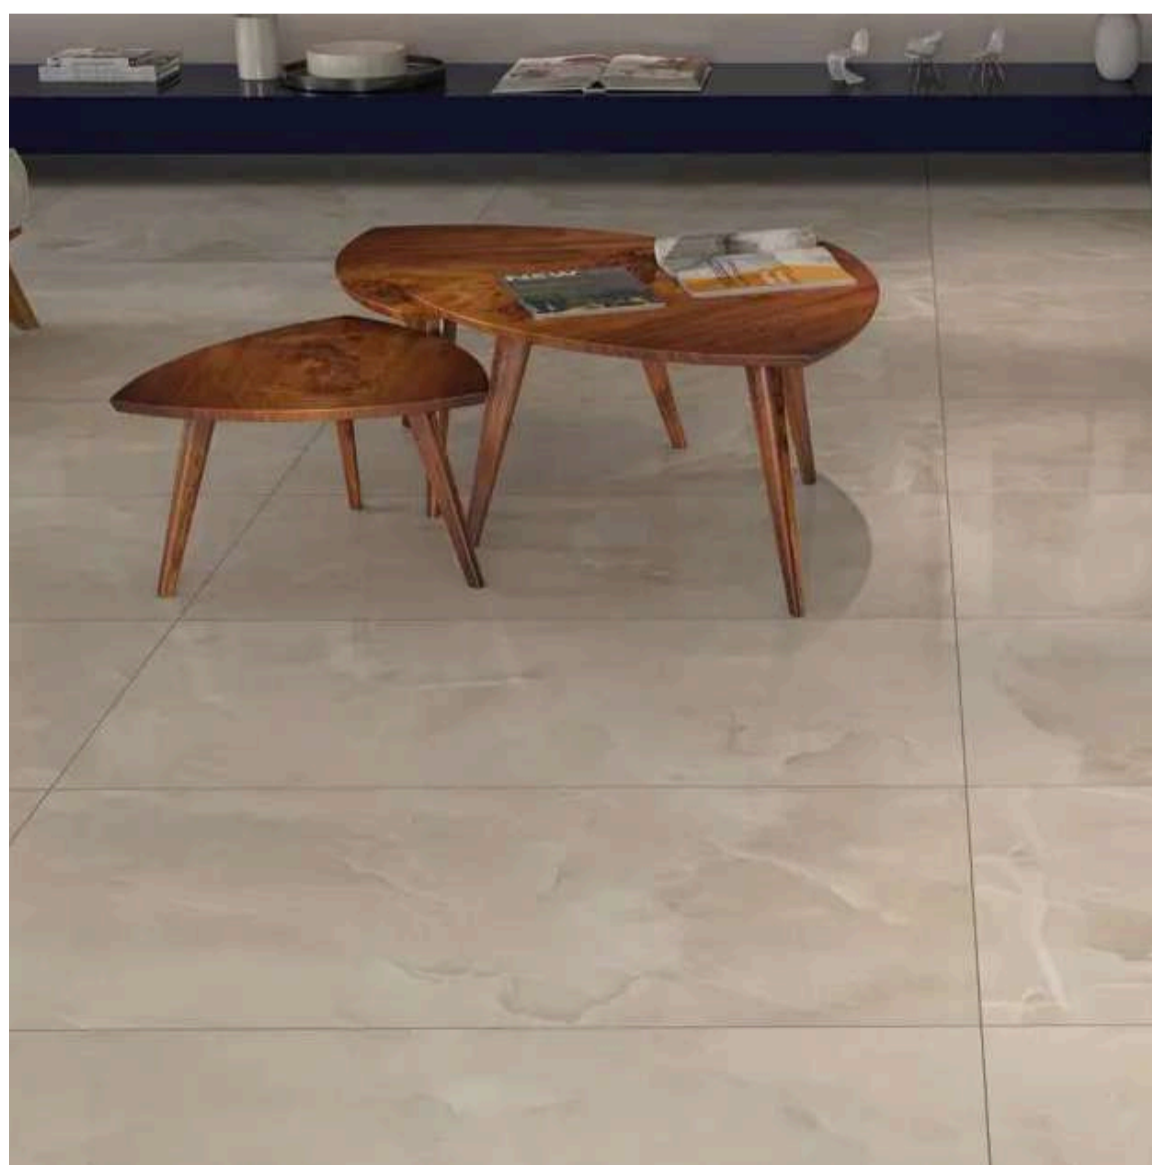

P O R T I N A R I / S E N S E S

P O R T I N A R I - O N I C E