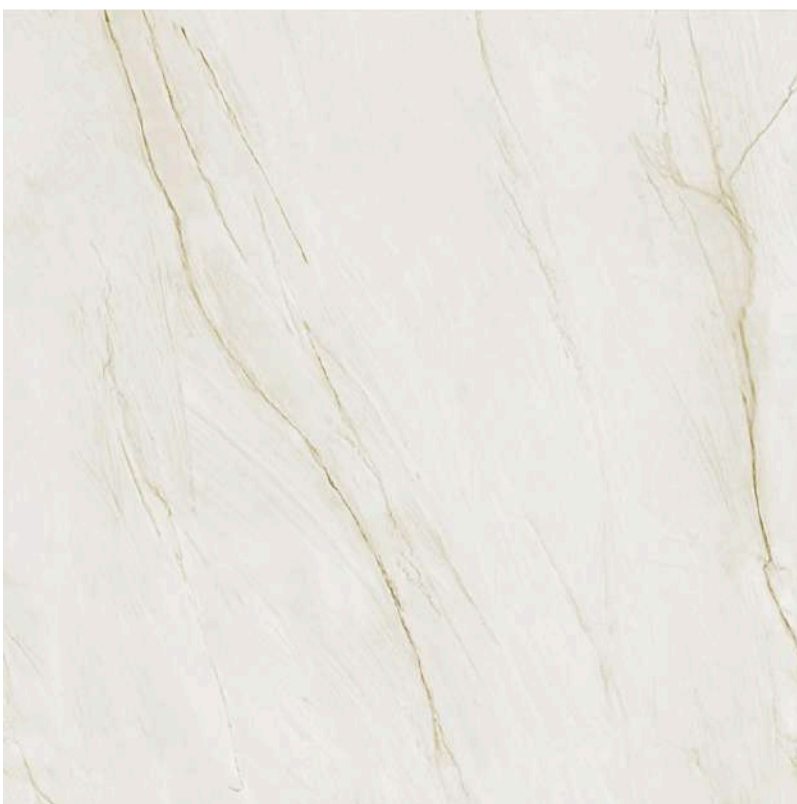

SOLENE WH POL 120X120
SOLENE WH NAT 120X120