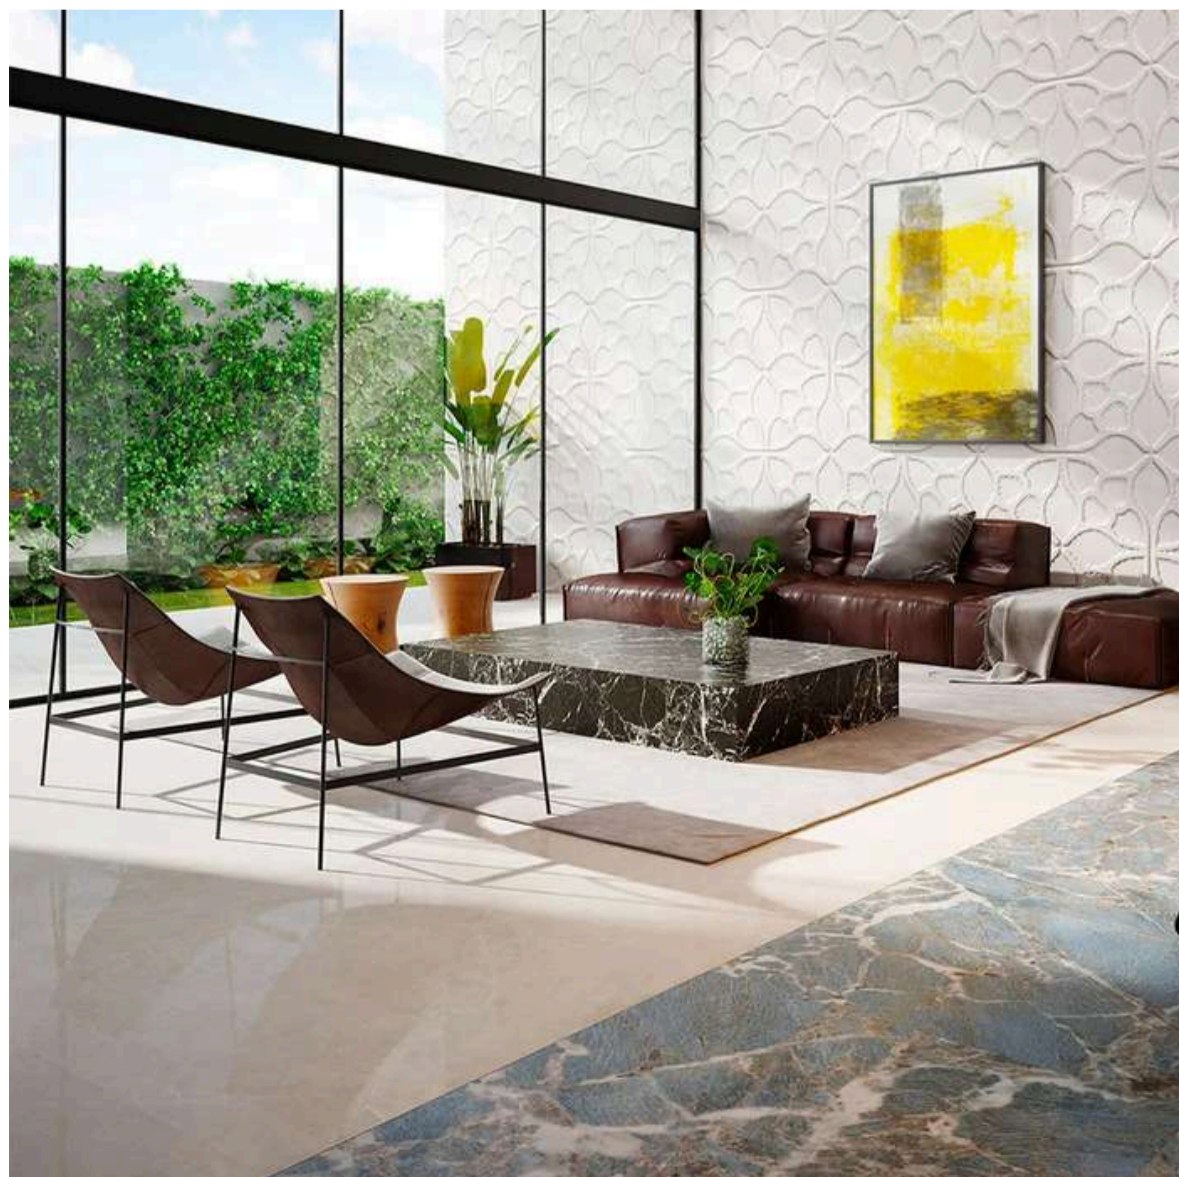

CEUSA - PULPIS

CEUSA / QUEBEC