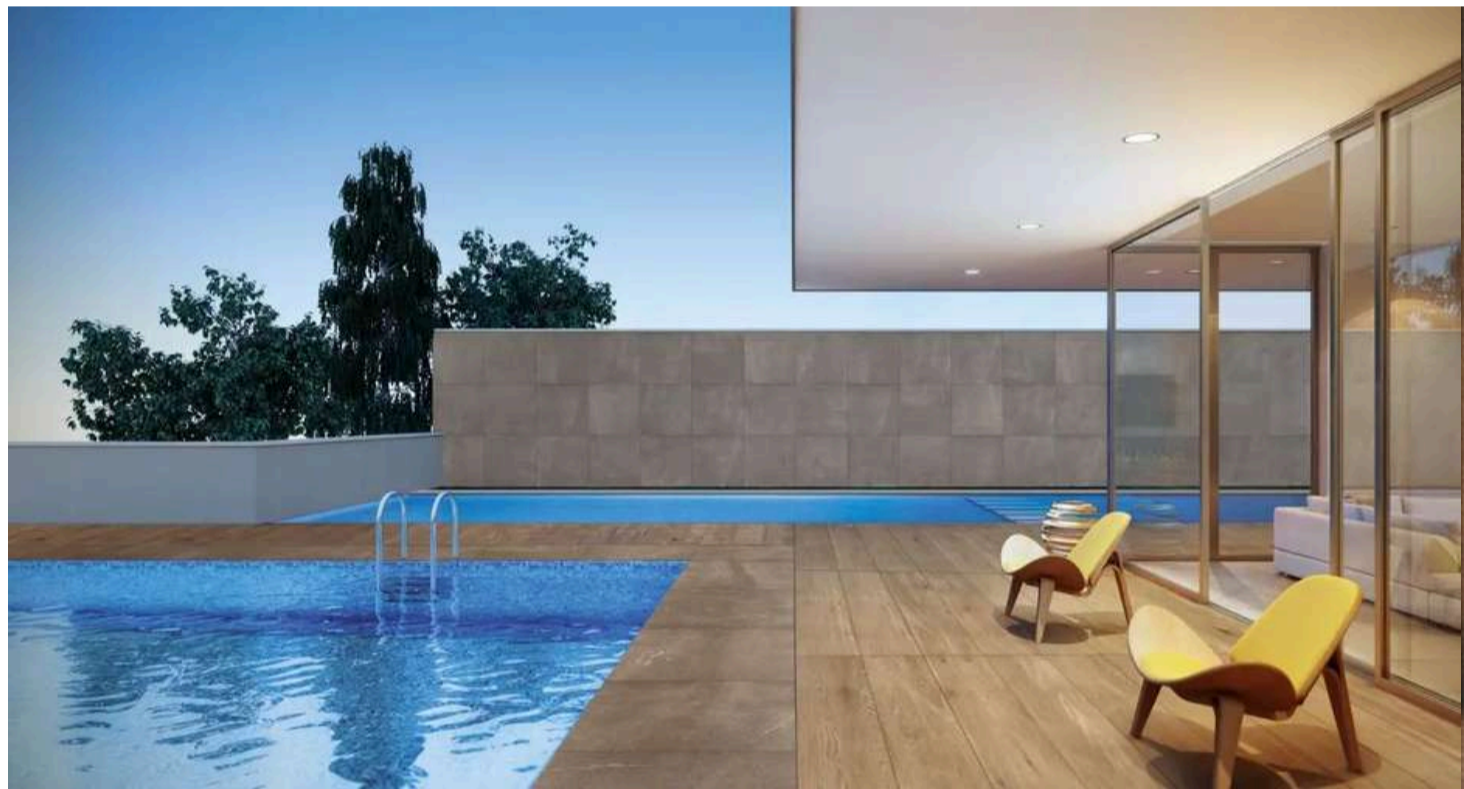

SOLE DECOR SBE NAT
4,82X40

PORTINARI / LUTHIER