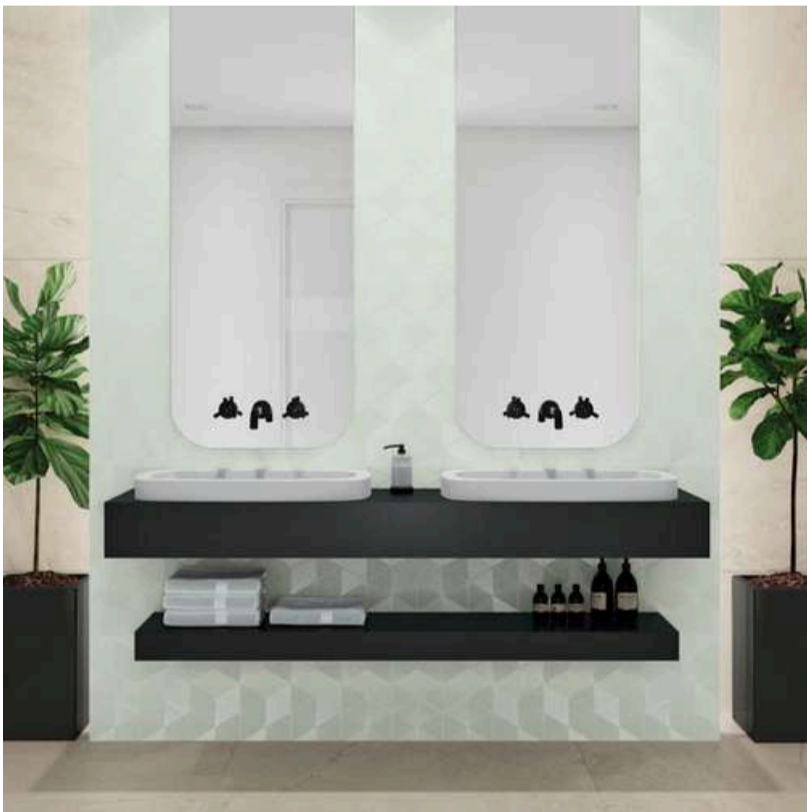

## CASTELLON-LOVE HEXA

CASTELLON HEXA BW  
MATTE 17,4X17,4

LOVE HEXA BL MLX  
17,4X17,4

LOVE HEXA SBL MLX  
17,4X17,4

---

PORTINARI / OSLO

OSLO DGR NAT  
58,4X117,0

---