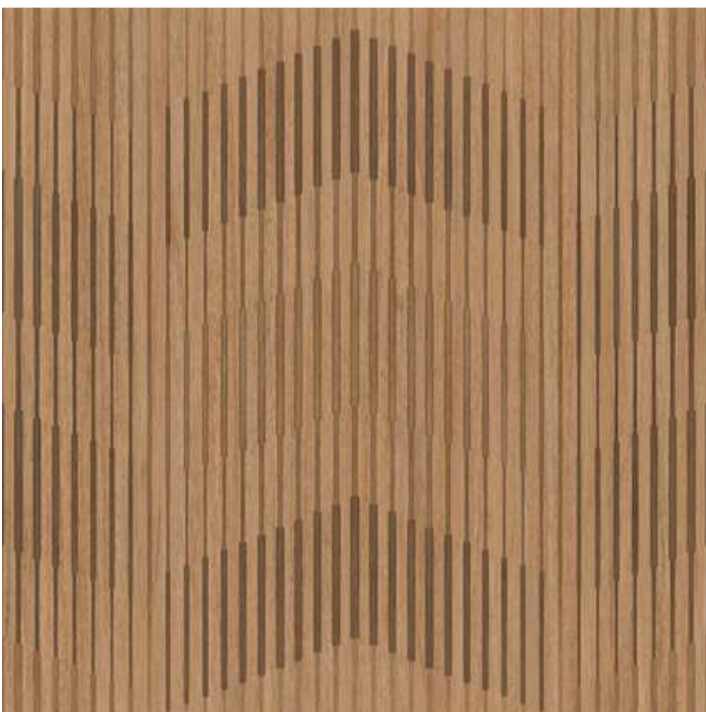

CEUSA / GROOVE

GROOVE BW MATTE  
100X100

CAMINHO GR NAT  
120X120

CAMINHO SGR NAT  
120X120

TIMELESS - PORTINARI

TIMELESS WH NAT 120X120

TIMELESS SGR NAT  
100x100

TIMELESS SGR NAT  
100x100