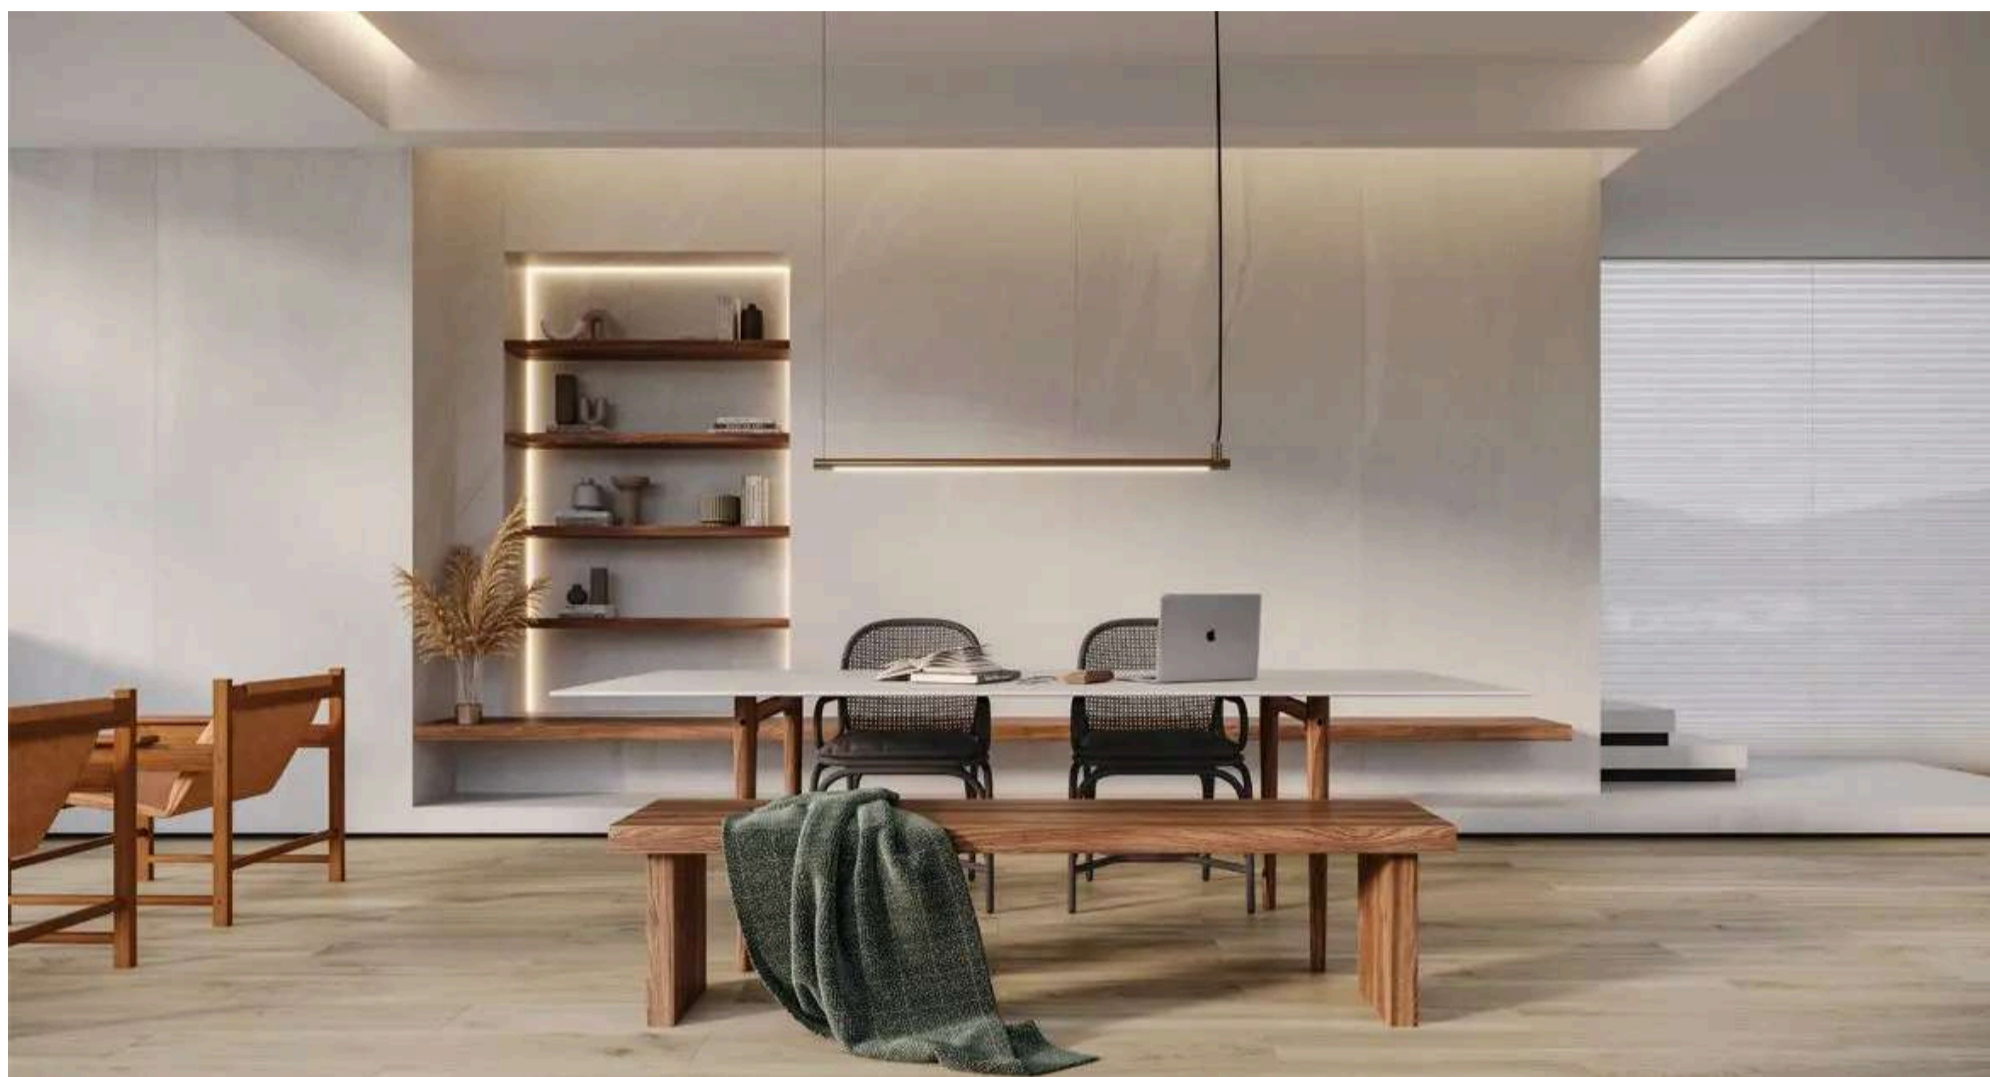

GALES - PORTINARI

GALES SGR NAT 120X120