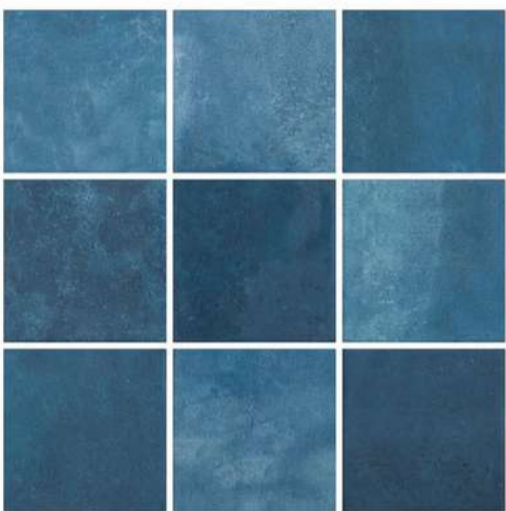

**VERSATO**

ACABAMENTOS

---

---

DECORTILES - ATLANTICA

ATLANTICA CANELA EXT  
20X120

---

DECORTILES - MARRAKESH

MARRAKESH OFF WHITE  
15X15

---

ELIANE - ONIX CRISTALLO

ONIX CRISTALLO PO  
120x120

---

ELIANE - COLOR MIND

COLOR MIND INOX BR  
7X25

---

ELIANE - NORONHA MAR

NORONHA MAR MESH MA  
10X10

---

ELIANE - AZUL ONDA

AZUL ONDA MAR MESH  
4,5X7,5

---

JAVA MAR MESH MA  
10x10

JAVA LAGO MESH MA  
10x10